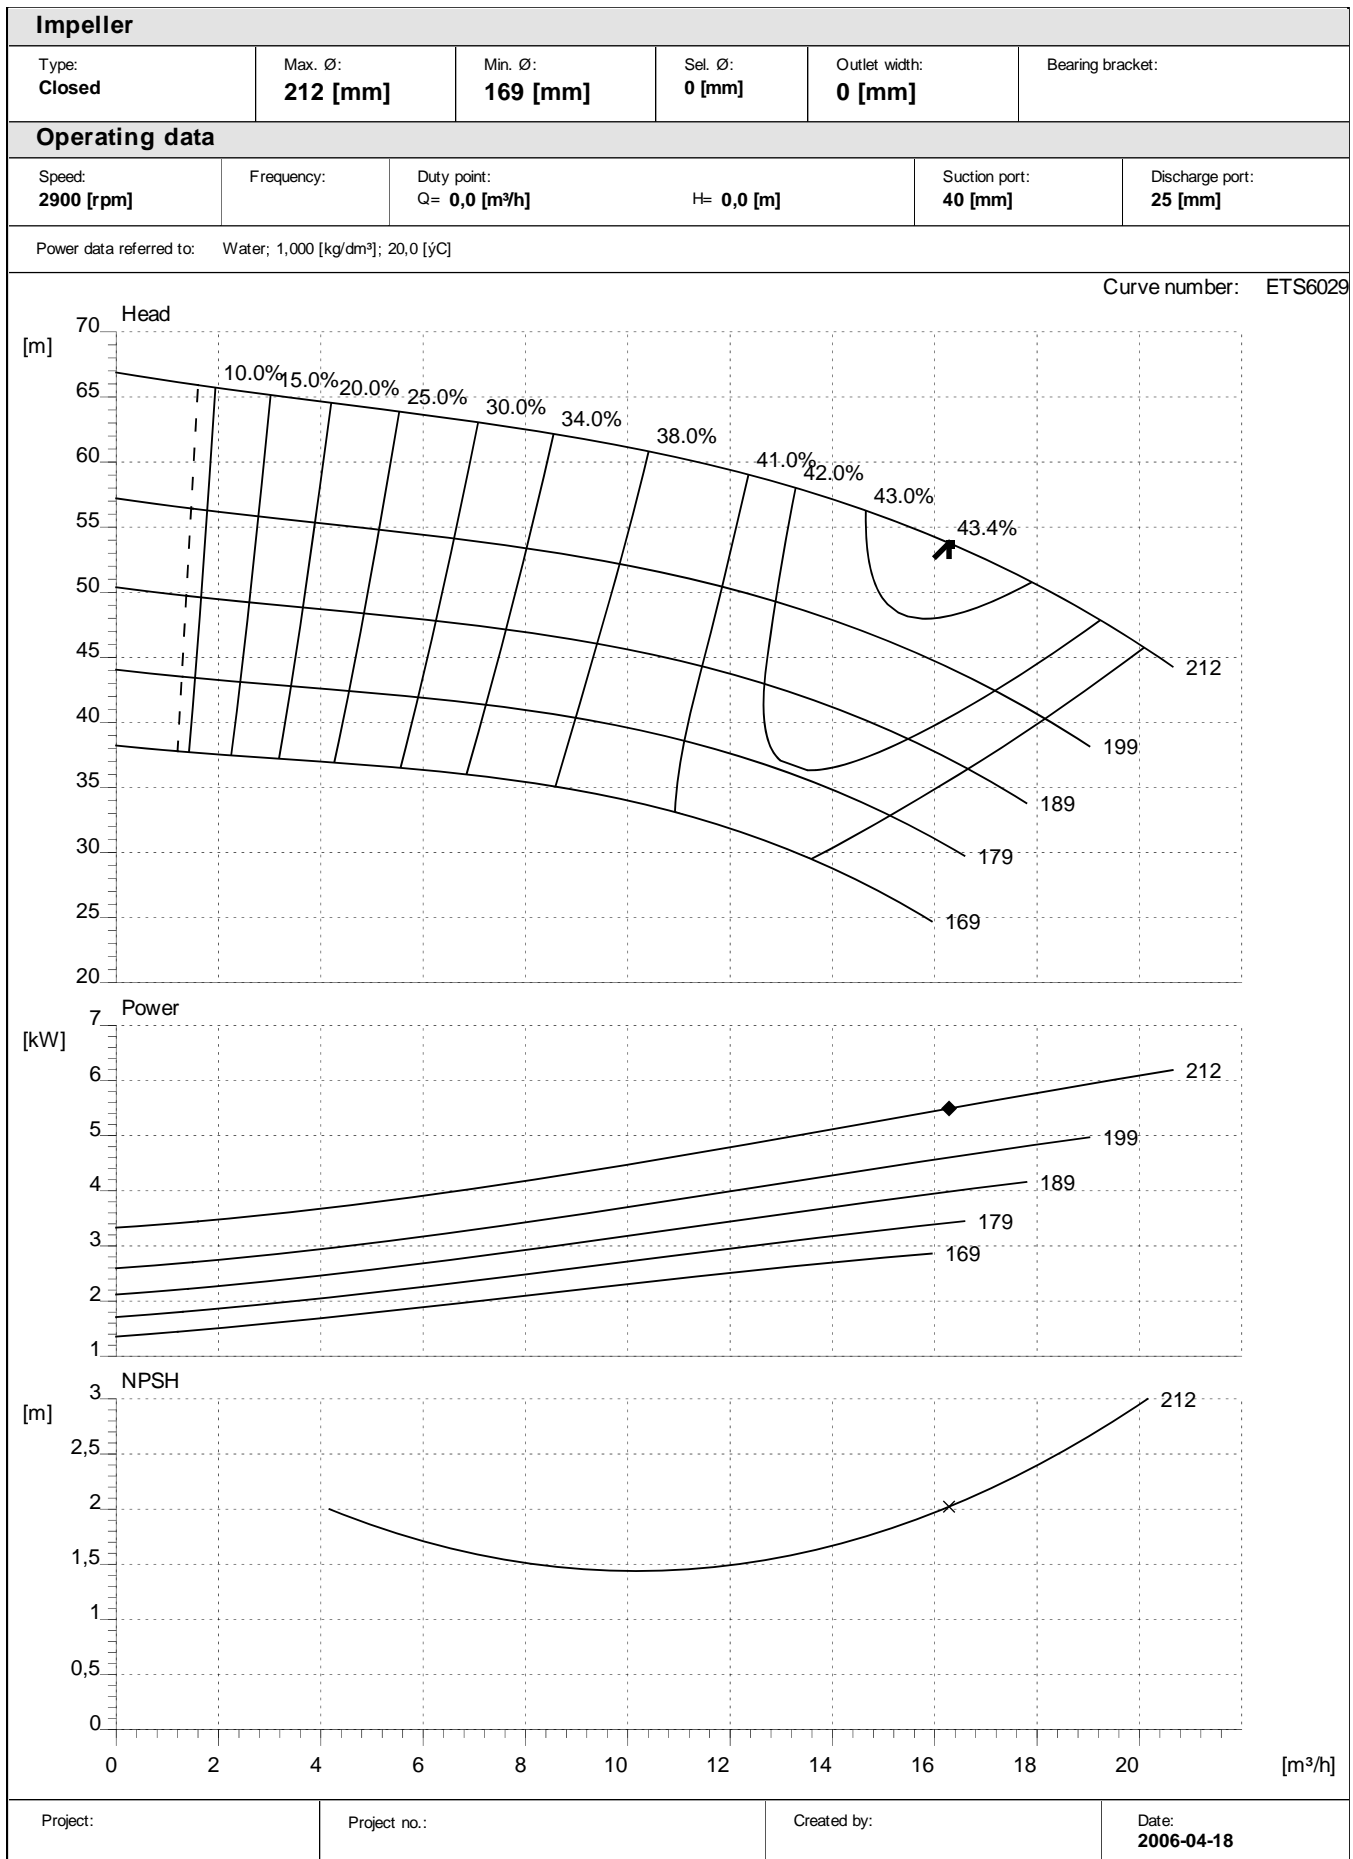

Performance curves:

ETS 60

Project:

Project no.:

Created by:

Date:
2006-04-18