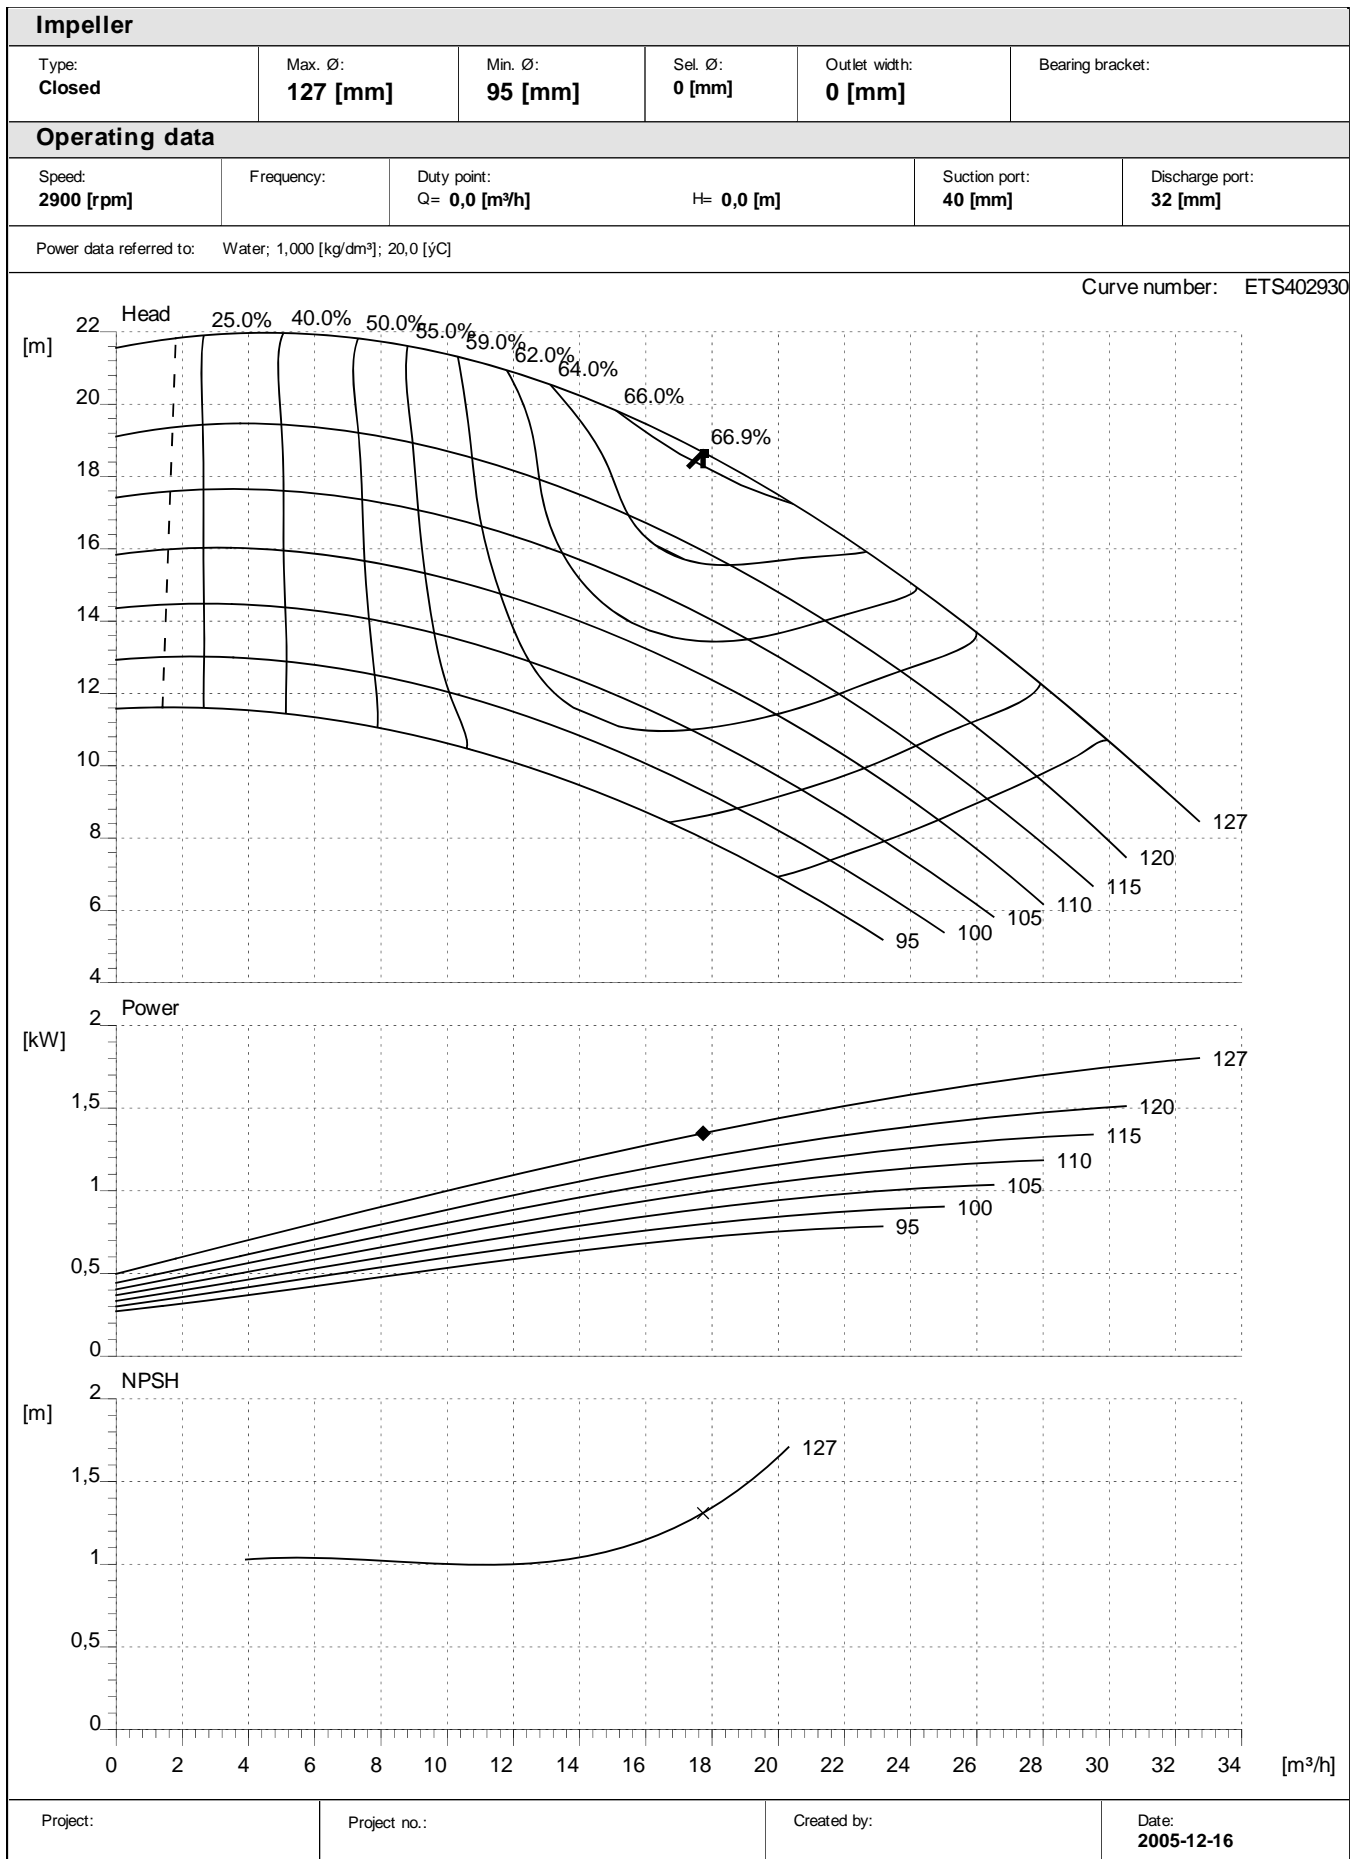

Performance curves:

ETS 40

Project:

Project no.:

Created by:

Date:
2005-12-16